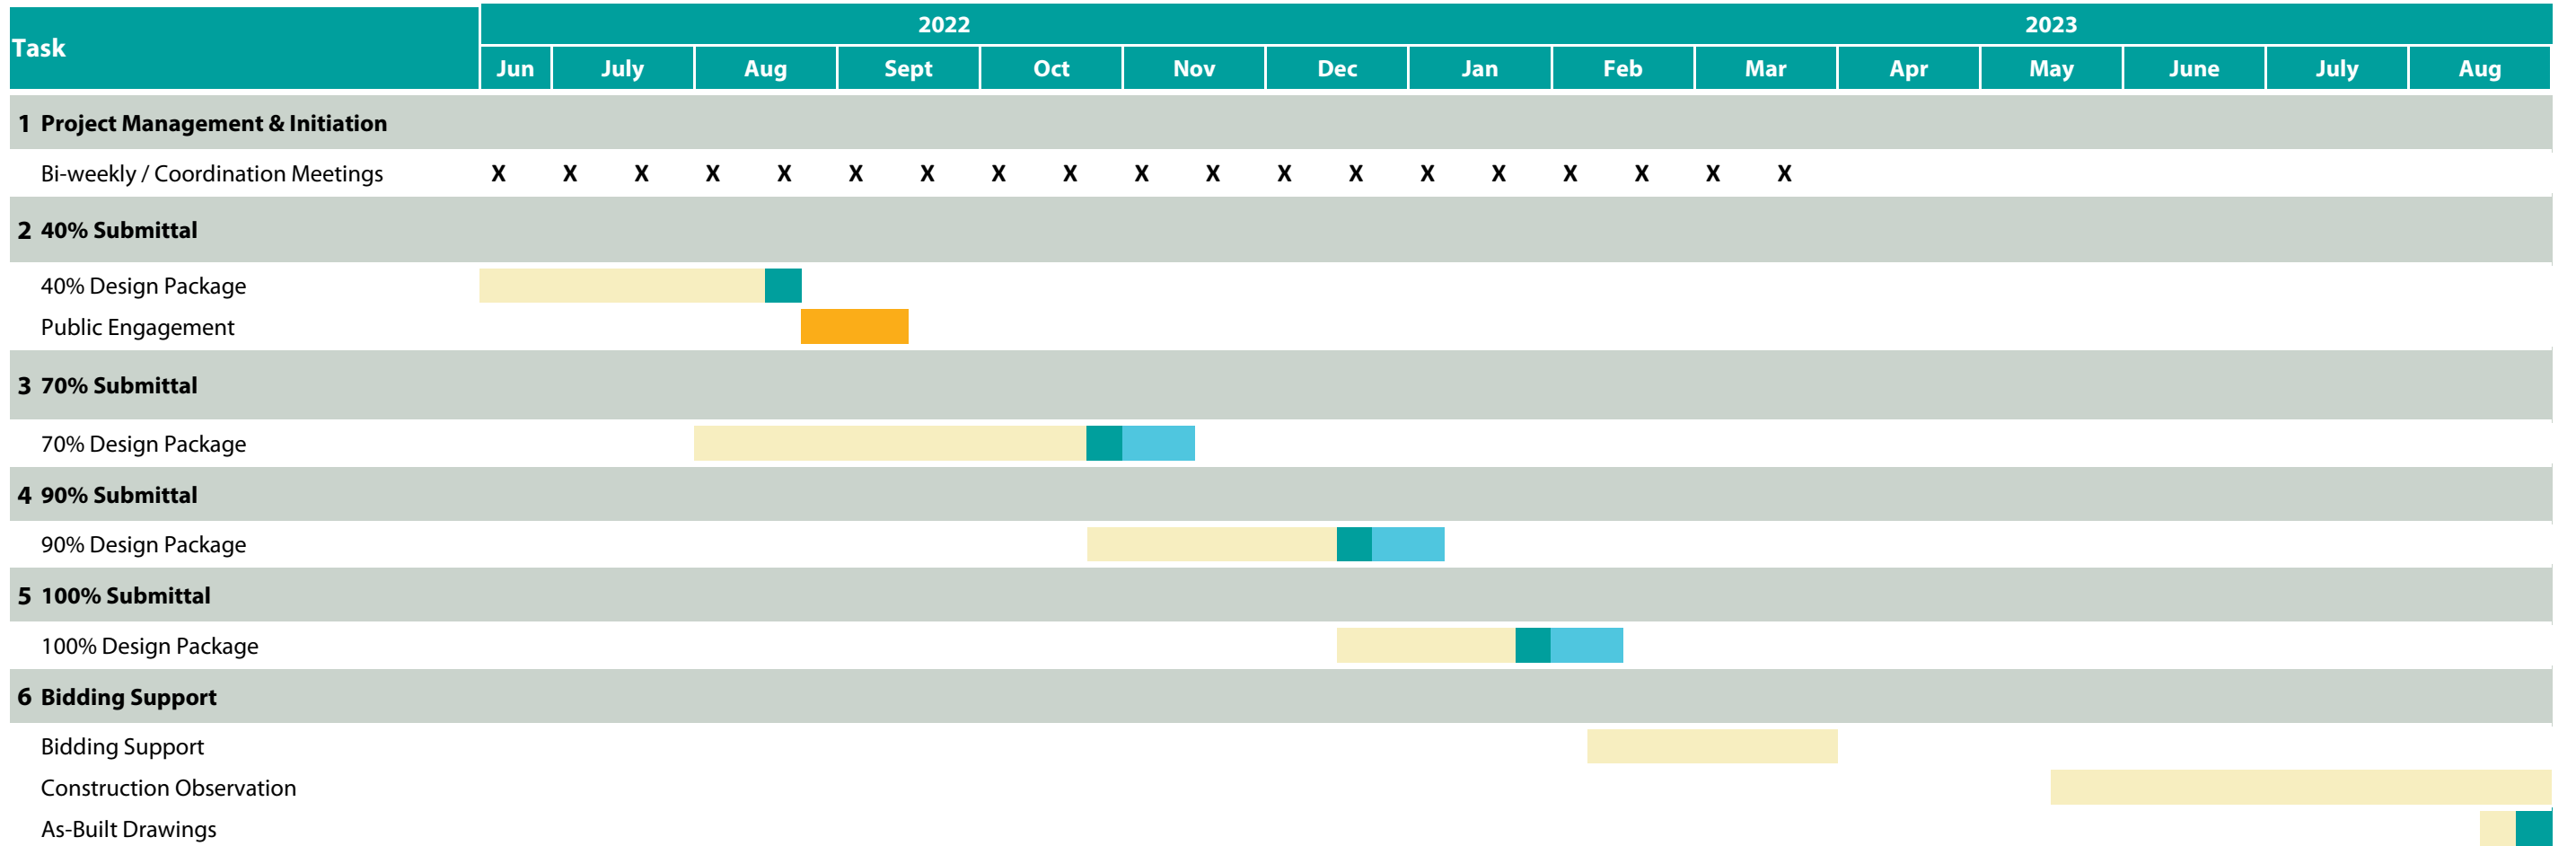

SCHEDULE

SLC Foothills Trailheads: Popperton Park, Bonneville Boulevard, Victory Road, Emigration, Morris Meadows

LEGEND

- Task Progress 
- Meeting **X**
- Deliverable 
- Public Outreach 