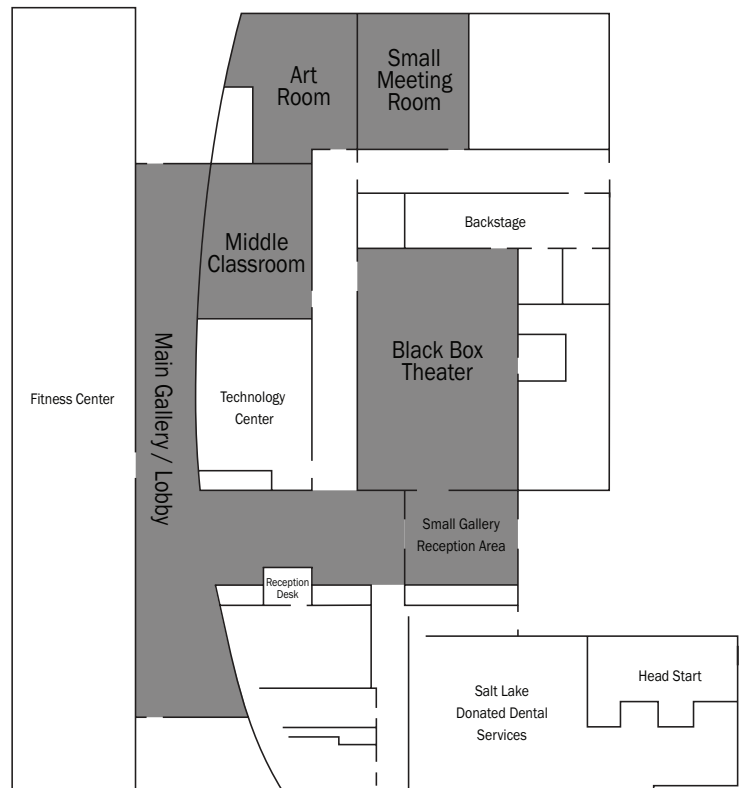

Hours of Operation
Monday - Thursday 9:00am - 9:00pm
Friday 9:00am - 8:00pm
Saturday 9:00am - 5:00pm
Sunday CLOSED

Room	SQ FT	Theater Style	Seated/Classroom	Standing/Reception
Black Box Theater	1811	125	80	150
Main Gallery/Lobby	3524			150
Middle Classroom (#146)	808	40	30	
Small Meeting Room (#143)	556		20	
Art Room (#144)	692	30	20	
Full Facility				250

Black Box

The Black Box is ideal for music or dance performances, larger meetings, public events and private gatherings. There is a projection system with large drop-down screen and audio system.

Rates are for a minimum of 6-hours and vary depending on type of organization and type of event.

Theater Style Capacity: 125

Seated / Classroom Capacity: 80

Main Gallery & Lobby

The Main Gallery and Lobby are ideal for standing receptions, exhibitions, and community events.

Rates are for a minimum of 6-hours and vary depending on type of organization and type of event.

Standing, Reception Capacity: 150

Meeting Rooms

All meeting rooms have a computer with internet access and projection system with drop down screen.

All meeting rooms are rented by the hour.

Art Room #144

Small Meeting Room #143