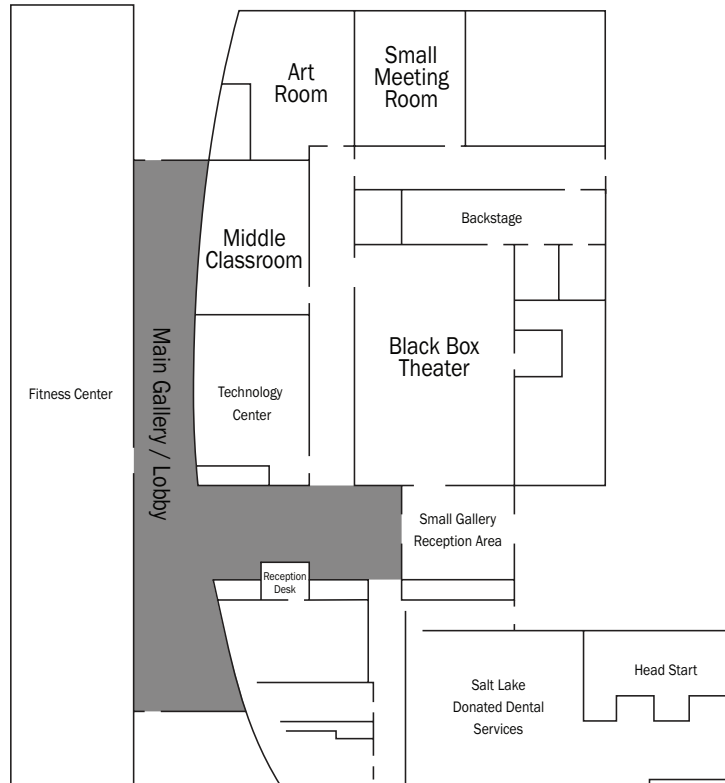

Hours of Operation
Monday - Thursday 9:00am - 9:00pm
Friday 9:00am - 8:00pm
Saturday 9:00am - 5:00pm
Sunday CLOSED

Room	SQ FT	Theater Style	Seated/Classroom	Standing/Reception
Black Box Theater	1811	125	80	150
Main Gallery/Lobby	3524			150
Middle Classroom (#146)	808	40	30	
Small Meeting Room (#143)	556		20	
Art Room (#144)	692	30	20	
Full Facility				250

Black Box

The Black Box is ideal for music or dance performances, larger meetings, public events and private gatherings. There is a projection system with large drop-down screen and audio system.

Rates are for a minimum of 6-hours and vary depending on type of organization and type of event.

Theater Style Capacity: 125

Seated / Classroom Capacity: 80

Main Gallery & Lobby

The Main Gallery and Lobby are ideal for standing receptions, exhibitions, and community events.

Rates are for a minimum of 6-hours and vary depending on type of organization and type of event.

Standing, Reception Capacity: 150

Meeting Rooms

All meeting rooms have a computer with internet access and projection system with drop down screen.

All meeting rooms are rented by the hour.

Art Room #144

Small Meeting Room #143