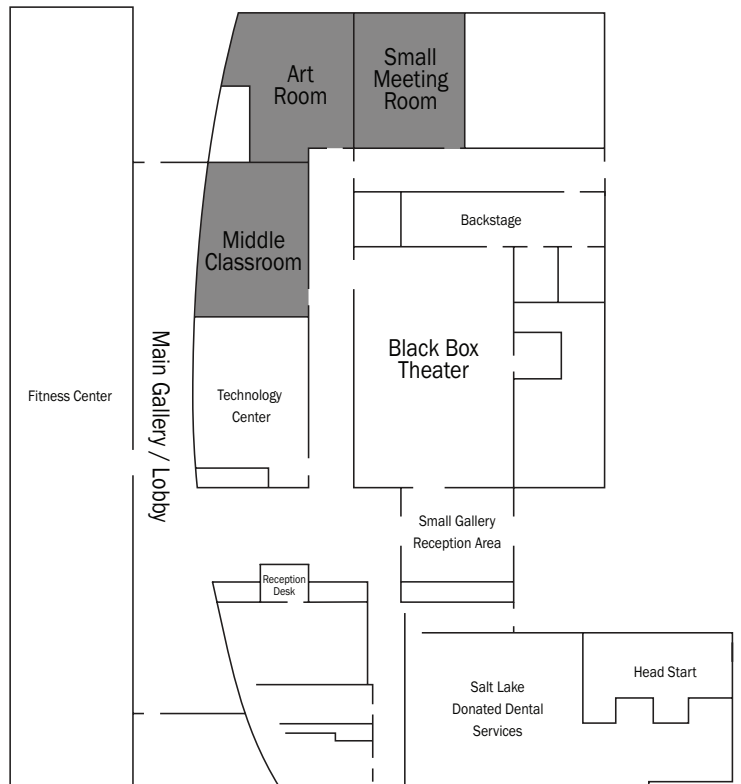

Meeting Rooms

All meeting rooms have a computer with internet access and projection system with drop down screen.

All meeting rooms are rented by the hour.