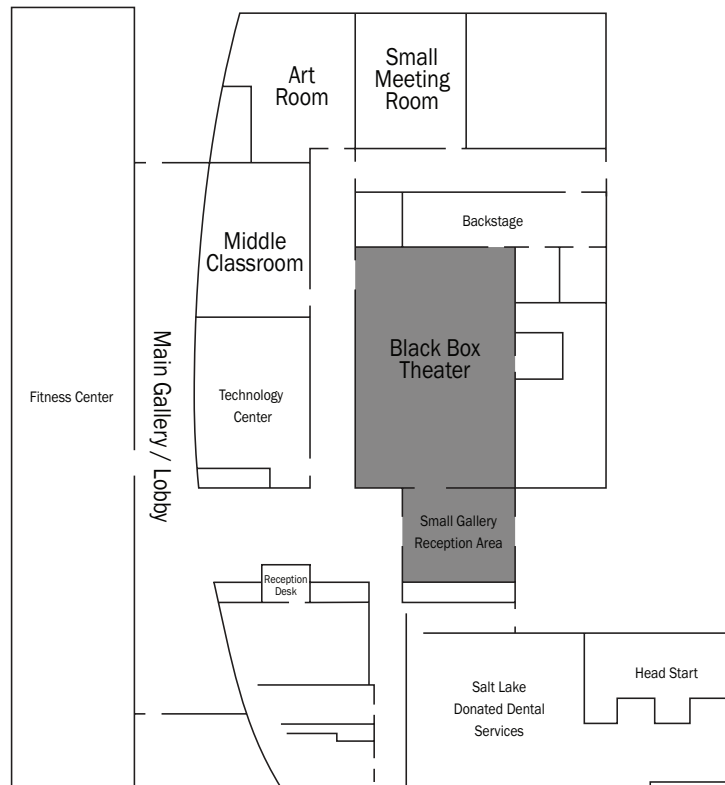

Hours of Operation
Monday - Thursday 9:00am - 9:00pm
Friday 9:00am - 8:00pm
Saturday 9:00am - 5:00pm
Sunday CLOSED

Room	SQ FT	Theater Style	Seated/Classroom	Standing/Reception
Black Box Theater	1811	125	80	150
Main Gallery/Lobby	3524			150
Middle Classroom (#146)	808	40	30	
Small Meeting Room (#143)	556		20	
Art Room (#144)	692	30	20	
Full Facility				250

Black Box

The Black Box is ideal for music or dance performances, larger meetings, public events and private gatherings. There is a projection system with large drop-down screen and audio system.

Rates are for a minimum of 6-hours and vary depending on type of organization and type of event.

Theater Style Capacity: 125

Seated / Classroom Capacity: 80

Main Gallery & Lobby

The Main Gallery and Lobby are ideal for standing receptions, exhibitions, and community events.

Rates are for a minimum of 6-hours and vary depending on type of organization and type of event.

Standing, Reception Capacity: 150

Meeting Rooms

All meeting rooms have a computer with internet access and projection system with drop down screen.

All meeting rooms are rented by the hour.

Art Room #144

Small Meeting Room #143