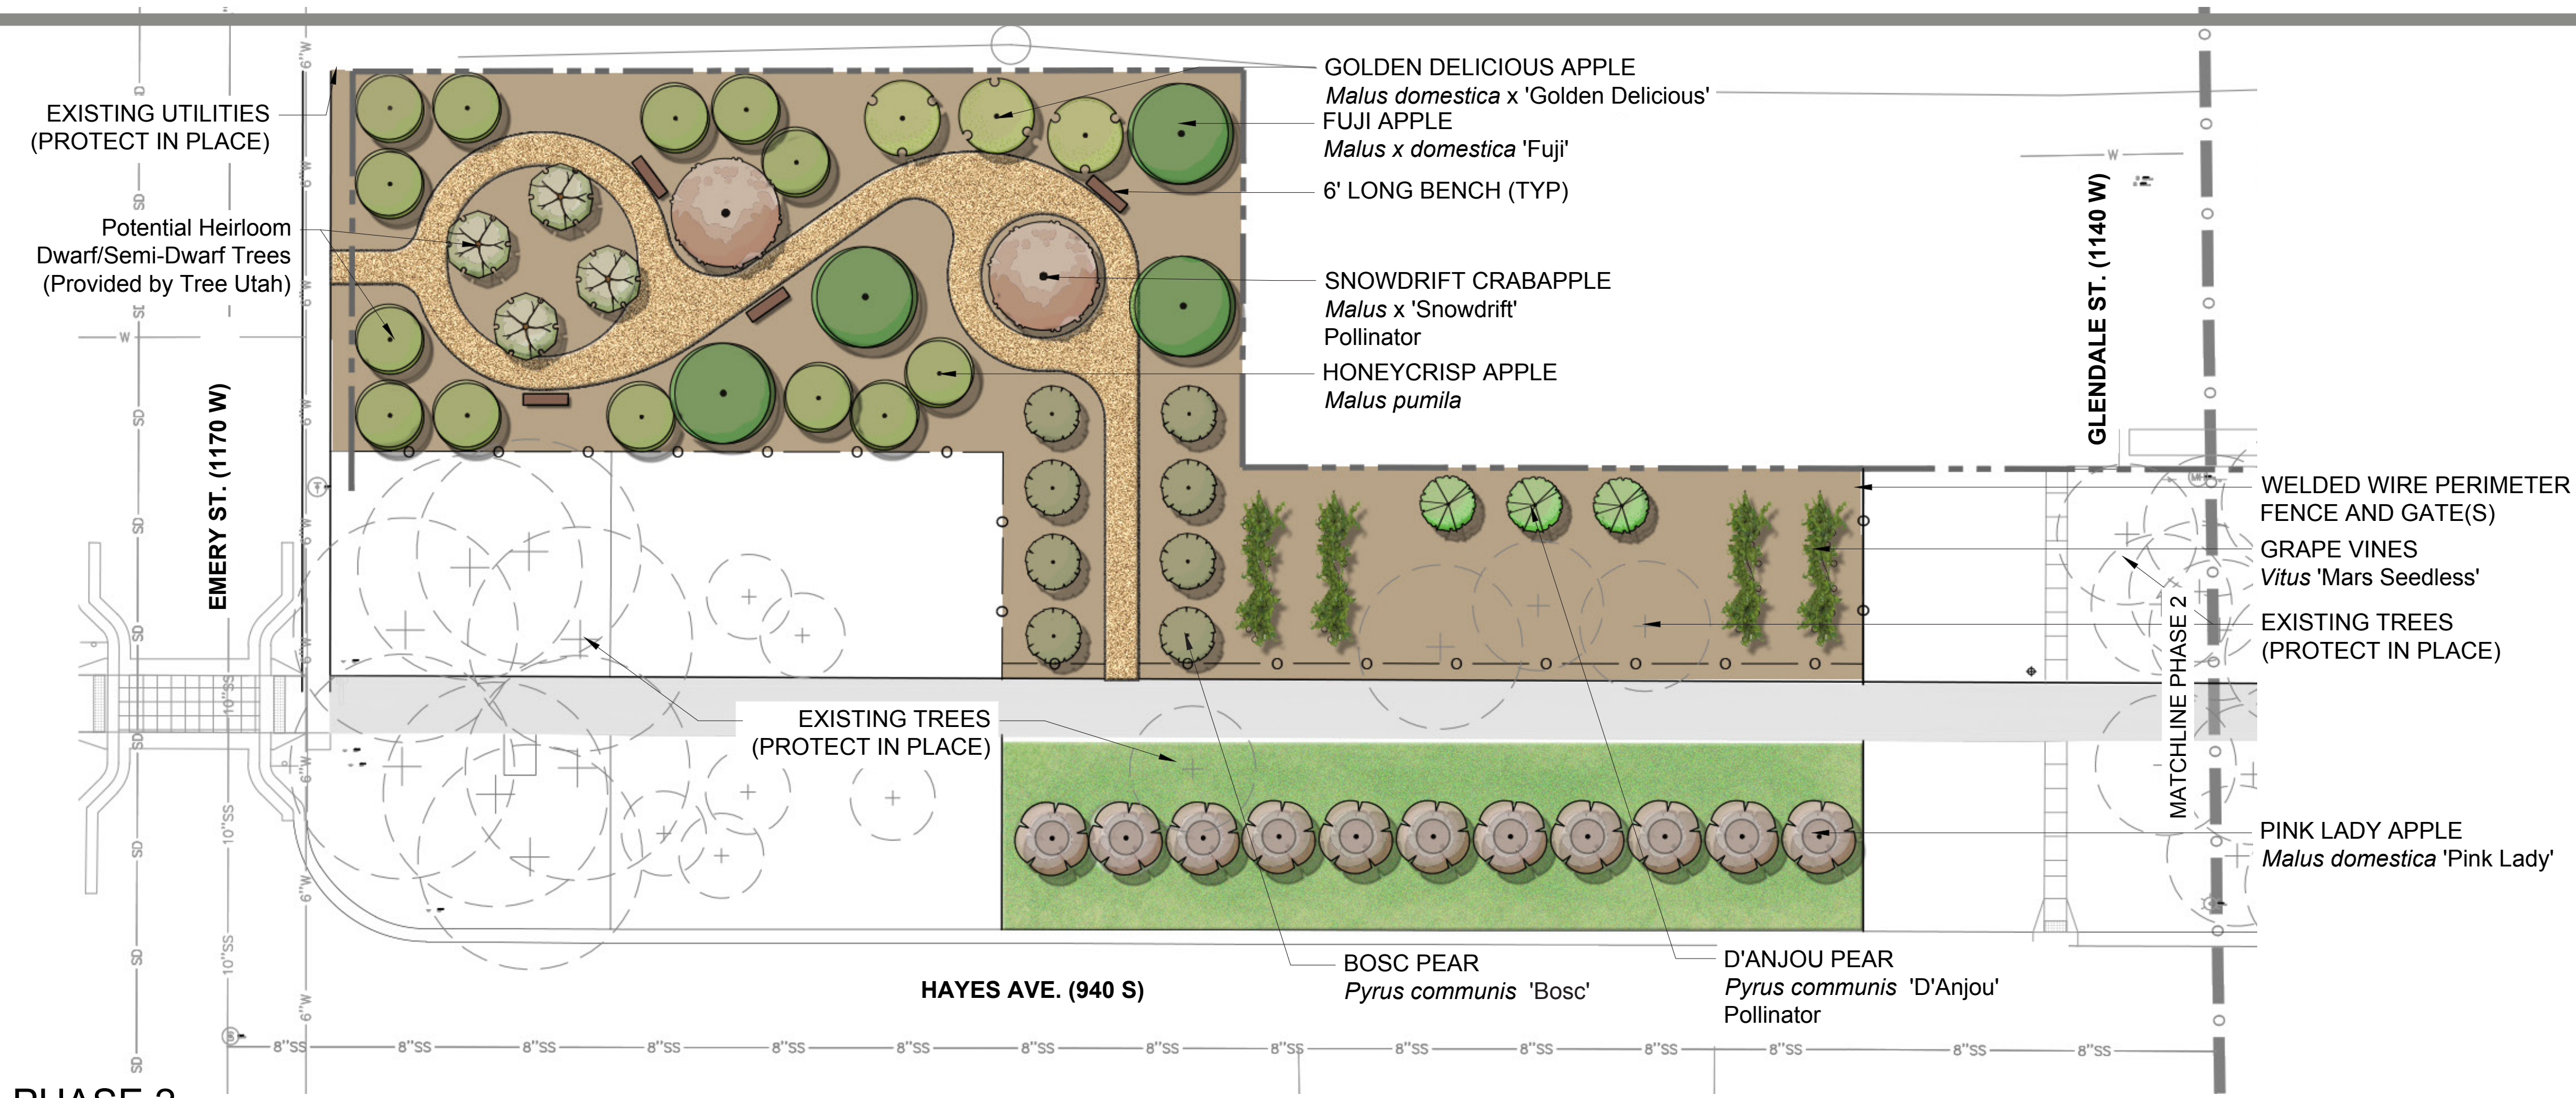

1 OVERALL LANDSCAPE PLAN  
1" = 30'-0"

\* THERE IS NO GUARANTEE THAT ITEMS SHOWN IN THIS DESIGN WILL BE INCLUDED IN THE FINAL CONSTRUCTED BUILD-OUT DUE TO LIMITED FUNDING.

\* THERE IS NO GUARANTEE THAT ITEMS SHOWN IN THIS DESIGN WILL BE INCLUDED IN THE FINAL CONSTRUCTED BUILD-OUT DUE TO LIMITED FUNDING.