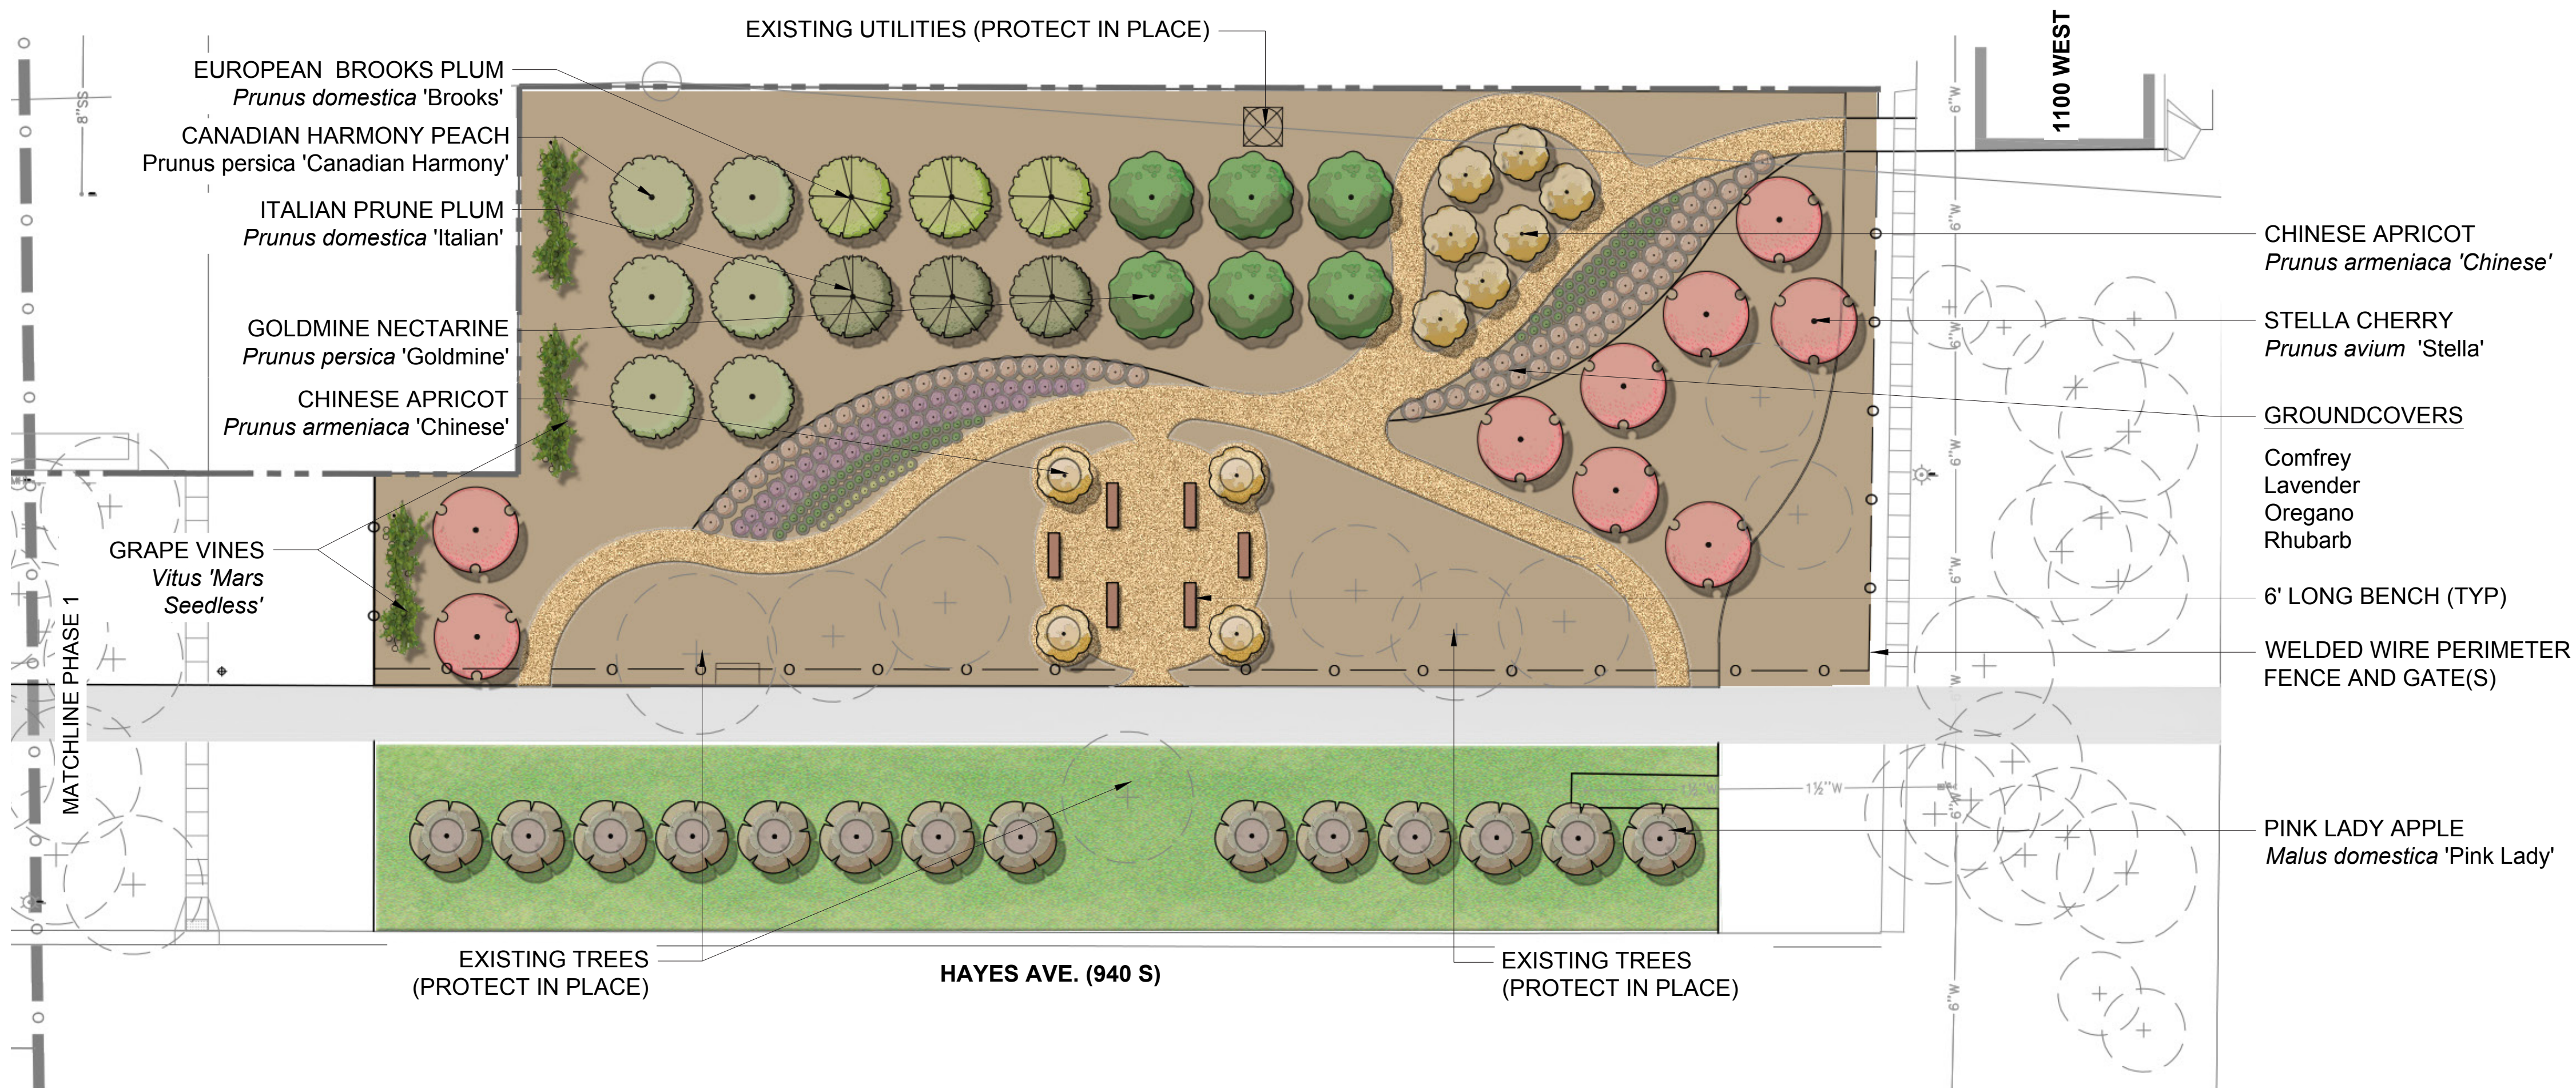

1 OVERALL LANDSCAPE PLAN  
1" = 30'-0"

\* THERE IS NO GUARANTEE THAT ITEMS SHOWN IN THIS DESIGN WILL BE INCLUDED IN THE FINAL CONSTRUCTED BUILD-OUT DUE TO LIMITED FUNDING.

\* THERE IS NO GUARANTEE THAT ITEMS SHOWN IN THIS DESIGN WILL BE INCLUDED IN THE FINAL CONSTRUCTED BUILD-OUT DUE TO LIMITED FUNDING.