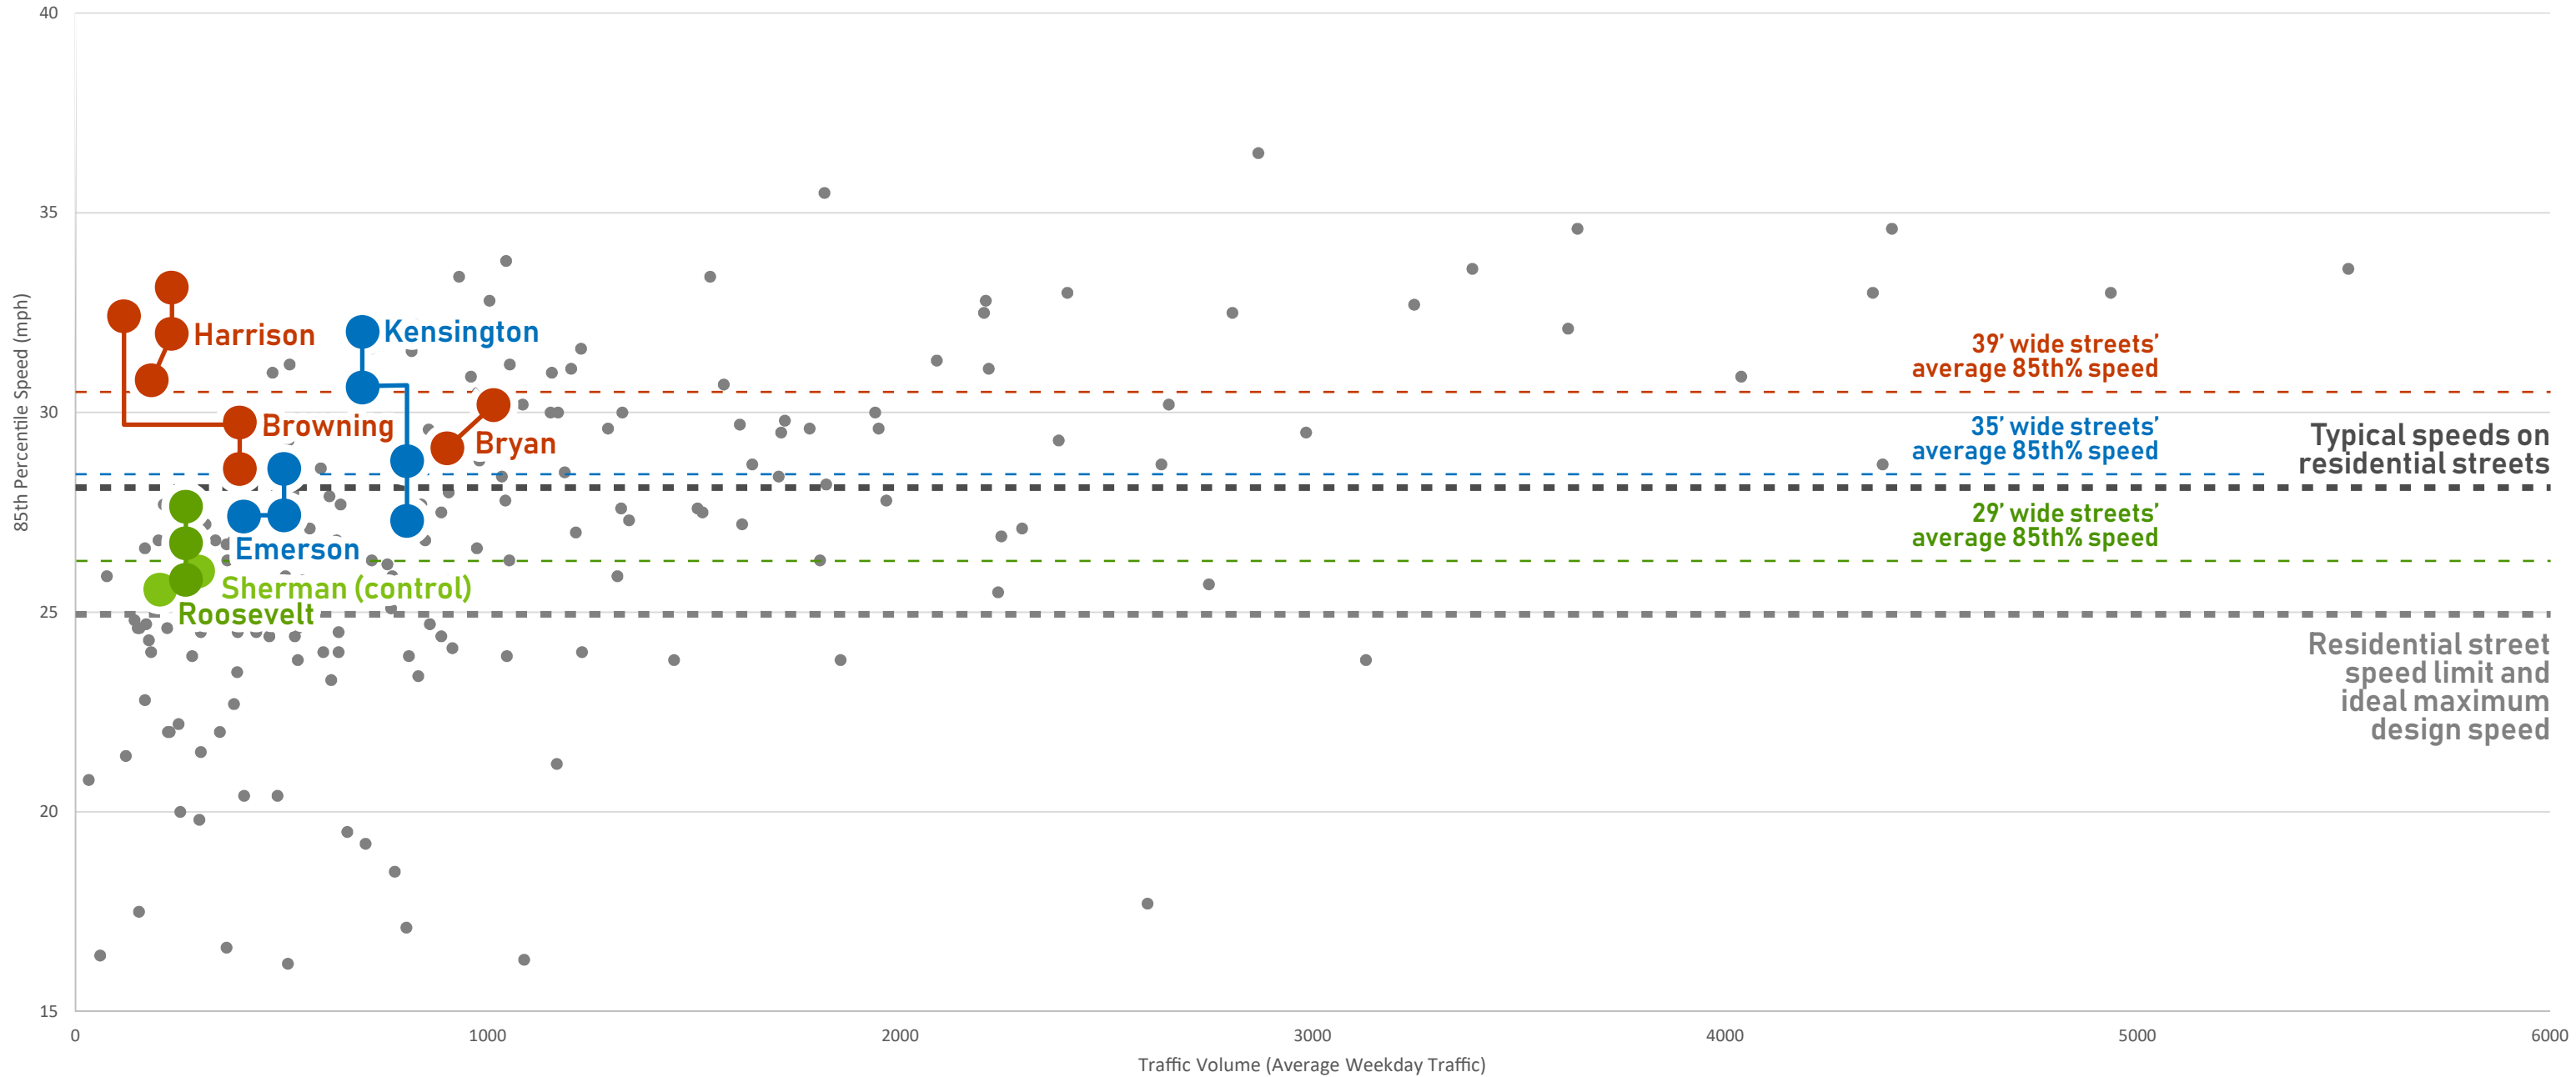

Traffic Volumes vs 85th Percentile Speed
Salt Lake City Local Roadways
25 mph Speed Limit, Two Lanes, 2010-2018 Data, 196 Data Points
and Averaged 2019 Data for the Six Project Avenues with One Control Added

● Each small dot represents a local roadway in SLC, with data collected 2010 and 2018